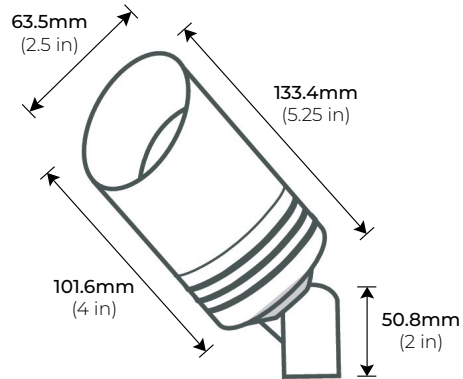

FL-430

OUTDOOR LIGHTING LUMINAIRE

DIMENSIONS

CAP STYLE OPTIONS

STD
STANDARD BEZEL

SAG
SHORT ANGLE BEZEL

LAG
LONG ANGLE BEZEL