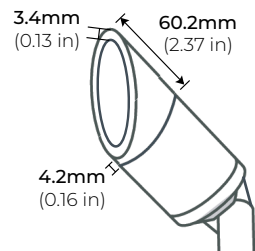

FL-401

OUTDOOR LIGHTING LUMINAIRE

DIMENSIONS

CAP STYLE OPTIONS

STD
STANDARD BEZEL

SAG
SHORT ANGLE BEZEL

LAG
LONG ANGLE BEZEL

OUTDOOR LIGHTING LUMINAIRE

OPTIONAL ACCESSORIES

CP-301

- 3/0 Flat Aluminum Plate
- Single Mounting Hole
- 4.75" Round Diameter
- 1/2" NPS Thread

CP-302

- 3/0 Flat Aluminum Plate
- Double Mounting Hole
- 4.75" Round Diameter
- 1/2" NPS Thread

CP-401

- 4/0 Flat Aluminum Plate
- Single Mounting Hole
- 4.75" Round Diameter
- 1/2" NPS Thread

CP-402

- 4/0 Flat Aluminum Plate
- Double Mounting Hole
- 4.75" Round Diameter
- 1/2" NPS Thread

CP-403

- 4/0 Flat Aluminum Plate
- Triple Mounting Hole
- 4.75" Round Diameter
- 1/2" NPS Thread