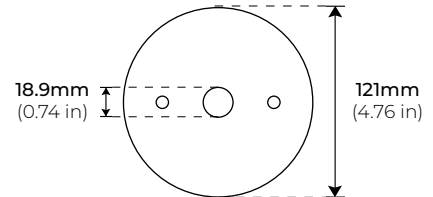

MB-400 ROUND SURFACE CANOPY

- Mounting onto 4/0 or 3/0 boxes
- 1 1/4" Height