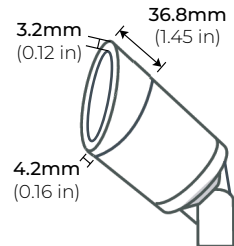

FL-401

OUTDOOR LIGHTING LUMINAIRE

DIMENSIONS

CAP STYLE OPTIONS

STD
STANDARD BEZEL

SAG
SHORT ANGLE BEZEL

LAG
LONG ANGLE BEZEL

OUTDOOR LIGHTING LUMINAIRE

OPTIONAL ACCESSORIES

CP-301

- 3/0 Flat Aluminum Plate
- Single Mounting Hole
- 4.75" Round Diameter
- 1/2" NPS Thread

CP-302

- 3/0 Flat Aluminum Plate
- Double Mounting Hole
- 4.75" Round Diameter
- 1/2" NPS Thread

CP-401

- 4/0 Flat Aluminum Plate
- Single Mounting Hole
- 4.75" Round Diameter
- 1/2" NPS Thread

CP-402

- 4/0 Flat Aluminum Plate
- Double Mounting Hole
- 4.75" Round Diameter
- 1/2" NPS Thread

CP-403

- 4/0 Flat Aluminum Plate
- Triple Mounting Hole
- 4.75" Round Diameter
- 1/2" NPS Thread