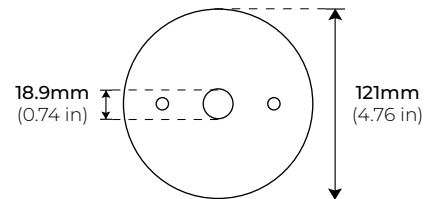

MB-500 ROUND SURFACE CANOPY

- Surface Mount 1/2" NPS Thread
- 1 1/4" Height