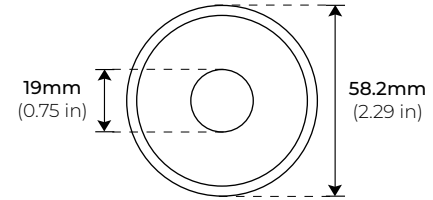

CP-401

- 4/0 Flat Aluminum Plate
- Single Mounting Hole
- 4.75" Round Diameter
- 1/2" NPS Thread

CP-402

- 4/0 Flat Aluminum Plate
- Double Mounting Hole
- 4.75" Round Diameter
- 1/2" NPS Thread

CP-403

- 4/0 Flat Aluminum Plate
- Triple Mounting Hole
- 4.75" Round Diameter
- 1/2" NPS Thread

FL-401

OUTDOOR LIGHTING LUMINAIRE

OPTIONAL ACCESSORIES

MB-100 TREE SURFACE CANOPY

- 1/2" NPS Thread
- 1" Height

MB-200 MINI SURFACE WIRING BOX

- 1/2" NPS Thread
- 1 5/8" Height

MB-400 ROUND SURFACE CANOPY

- Mounting onto 4/0 or 3/0 boxes
- 1 1/4" Height

MB-500 ROUND SURFACE CANOPY

- Surface Mount 1/2" NPS Thread
- 1 1/4" Height

MP-200 COMPOSITE MOUNTING SPIKE

- 1/2" Female Thread
- 8 3/4" Height
- 2" Diameter