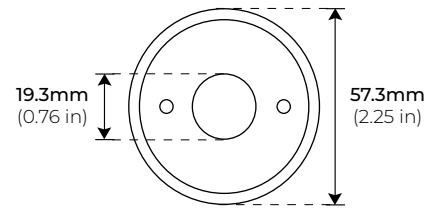

FL-401

OUTDOOR LIGHTING LUMINAIRE

OPTIONAL ACCESSORIES

MB-100 TREE SURFACE CANOPY

- 1/2" NPS Thread
- 1" Height