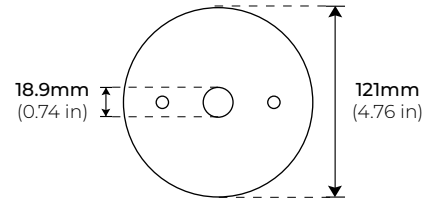

MB-400 ROUND SURFACE CANOPY

- Mounting onto 4/0 or 3/0 boxes
- 1 1/4" Height