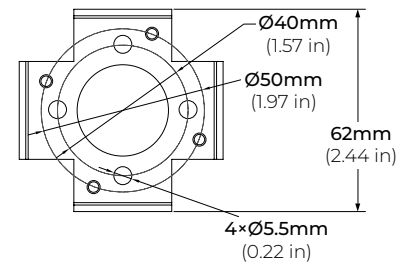

FL700-JB
JUNCTION BOX