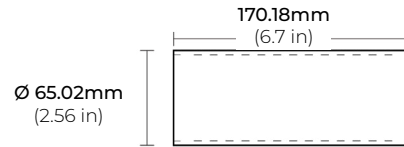

FL-710

OUTDOOR LIGHTING LUMINAIRE

DIMENSIONS

SHROUDS

AS
ANGLED GLARE SHIELD

OS
STRAIGHT GLARE SHIELD

ACCESSORIES

FL700-KC
4.5" ROUND COVER