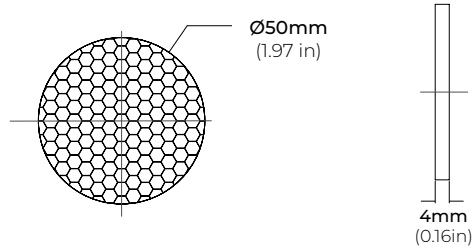

FL700-HC
HONEYCOMB LOUVER