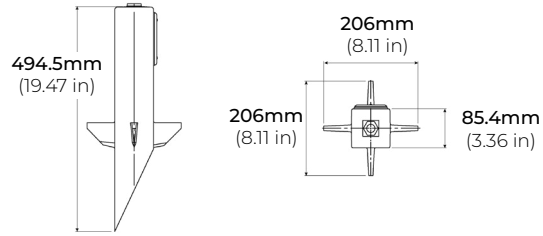

FL-710

OUTDOOR LIGHTING LUMINAIRE

ACCESSORIES

FL700-SHV
HIGH VOLTAGE GROUND STAKE