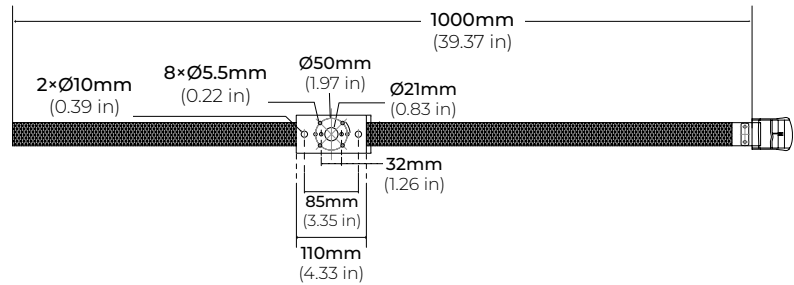

FL700-PJB
TREE STRAP WITH JUNCTION BOX