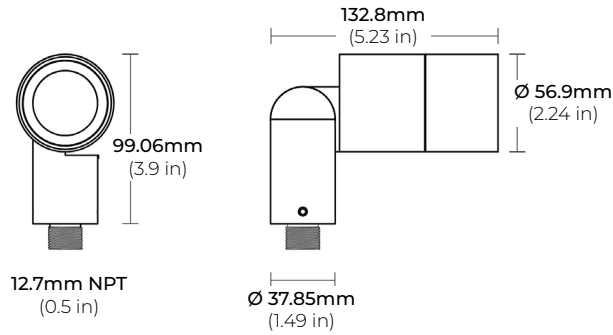

FEATURES

- 120V AC (No Transformer Needed)
- TRIAC Dimming
- Available in 4W and 8W
- Multiple optic Options
- 360° Rotate | 180° Tilt
- Die-cast Aluminum Housing
- IP65 Outdoor/ Wet Rated

MODEL	WATTS	COLOR TEMP	OPTICS	CRI	SHROUD	FINISH	ACCESSORIES	
FL-710	4 4W	27K 2700K	15 15°	80 Ra80	NS No Shroud	BK Black	KC 4.5" Round Cover	HC Honeycomb Louver
	8 8W	30K 3000K	25 25°	90 Ra90	AS Angled Glare Shield	WH White	JB Junction Box	MR Marine Ambient Corosion Resistant
		40K 4000K	40 40°		OS Straight Glare Shield	GR Gray	SHV High Voltage Ground Stake	PC Pole Clamp
		50K 5000K	AH H55° x V20°			BZ Bronze	PJB Tree Strap with Junction Box	
			HV H20° x V55°			SI Silver		

FL-710

OUTDOOR LIGHTING LUMINAIRE

DIMENSIONS

SHROUDS

AS
ANGLED GLARE SHIELD

OS
STRAIGHT GLARE SHIELD

ACCESSORIES

FL700-KC
4.5" ROUND COVER