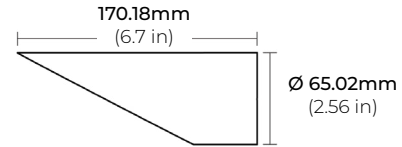

FL-710

OUTDOOR LIGHTING LUMINAIRE

DIMENSIONS

SHROUDS

AS
ANGLED GLARE SHIELD

OS
STRAIGHT GLARE SHIELD

ACCESSORIES

FL700-KC
4.5" ROUND COVER