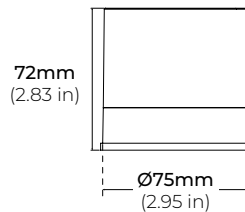

FL700-JB
JUNCTION BOX