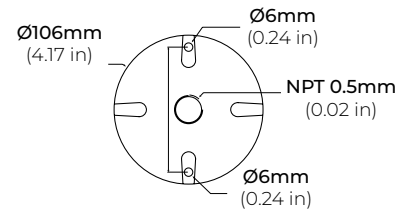

FL-710

OUTDOOR LIGHTING LUMINAIRE

DIMENSIONS

SHROUDS

AS
ANGLED GLARE SHIELD

OS
STRAIGHT GLARE SHIELD

ACCESSORIES

FL700-KC
4.5" ROUND COVER